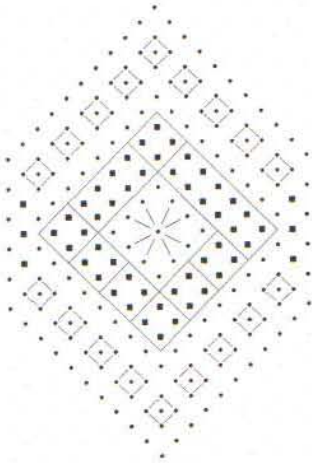

2mm□(Straight)

Beaded Decoration
©Daphne Martin 2008

22 Pairs of Bobbins

Thread Tanne 30 or equivalent

Seed Beads

Gimp Optional Perle 8 or Goldrush

Stitches Spider Roseground Halfstich pin Halfstitch

5mm (Diagonal)